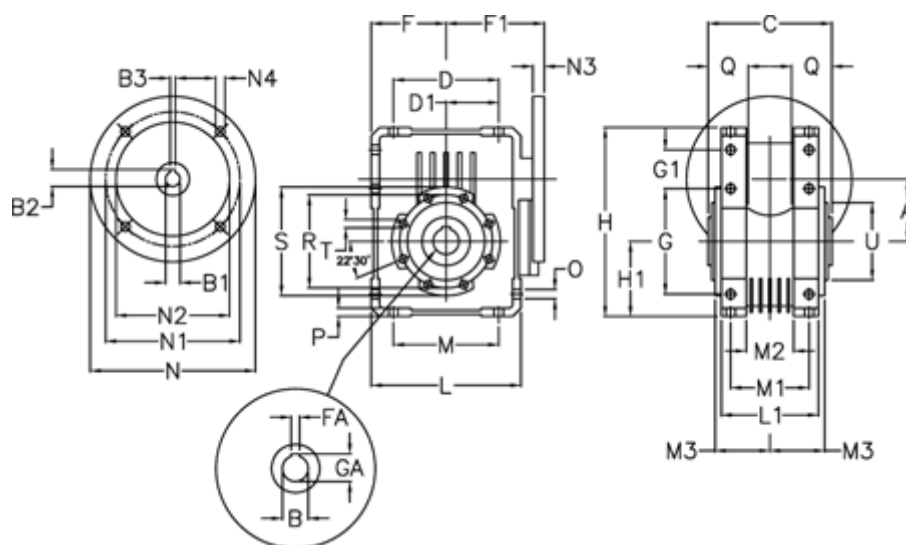

Article number: 392208602074136

Description: Worm Gear with Torque Limiter
W86 L2-U-20-P100 B14

Measures

A = 86.9	F = 100	L = 200	N2 = 110	T = M10x18
B = 35	F1 = 136	L1 = 125	N3 = 10	U = 110
B1 E7 = 28	FA = 10	M = 144	N4 = 8.5	
B2 = 31.3	G = 144	M1 = 101	O = 11.5	
B3 H9 = 8	G1 = 45.5	M2 = 57	P = 11	
C = 140	GA = 38.3	M3 = 64.5	Q = 45	
D = 144	H = 245.5	N = 160	R = 130	
D1 = 72	H1 = 100	N1 = 130	S = 150	